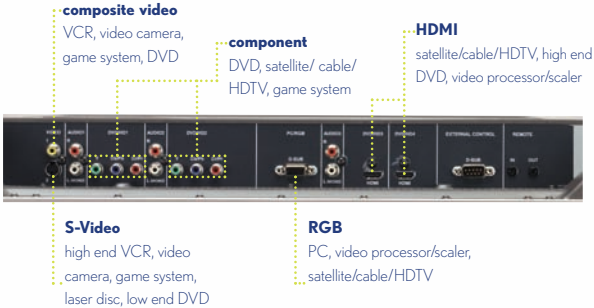

Because It's Your Image

NEC

Showcase Series™

42XR5, 50XR6 and 60XR5 digital plasma displays.

UNIQUE FEATURES

Advanced AccuBlend	Ensures detailed images when non-native resolution sources are connected to the plasmas.
Phosphor Protection	7 modes - A comprehensive set of built-in modes protects your screen from image retention.
Enhanced Mass Area Superior Sampling (Enhanced MASS)	Eliminates jagged lines, removes color separation and improves detail for crystal clear images.
Crystal Clear Panel/Drive	Provides technology to improve brightness and contrast greater than 100% over previous models and also removes false contouring.
Bonded Color Filter	Technology that improves color, bright room contrast and sharpness while reducing the multiple image reflections
Advanced AccuCrimson™ Filter Technology	Produces vivid accurate colors by eliminating unwanted internal neon light emission
Color Tune Technology	Adjust individual colors without affecting white balance.
Closed Captioning	Yes
Underscan Mode	Allows the complete image to be seen on the screen.
AMX Café Duet Protocol	Plug and Play system between NEC Plasma and AMX Controller allowing easier control system setup
Dynamic Gamma Correction	Provides luminance enhancement to create a greater contrast ratio.
Improved Red Color Purity	With the newly designed AccuCrimson filter, Reds are improved over previous models.
Luminance Management	Provides Auto detection of static images and lowers the brightness to prevent image retention.