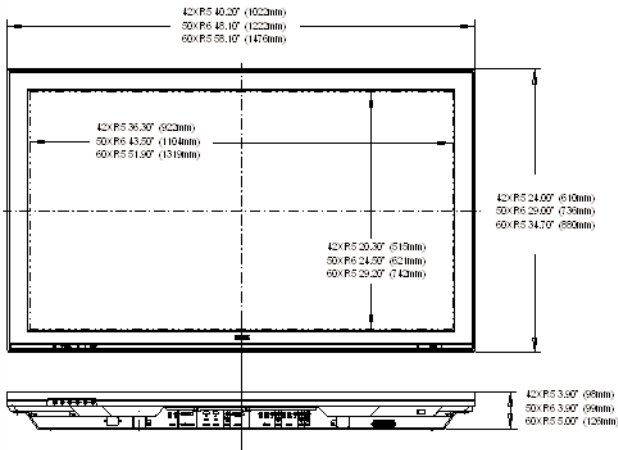

Showcase Series™

42XR5, 50XR6 and 60XR5 digital plasma displays.

UNIQUE FEATURES

Advanced AccuBlend	Ensures detailed images when non-native resolution sources are connected to the plasmas.
Phosphor Protection	7 modes - A comprehensive set of built-in modes protects your screen from image retention.
Enhanced Mass Area Superior Sampling (Enhanced MASS)	Eliminates jagged lines, removes color separation and improves detail for crystal clear images.
Crystal Clear Panel/Drive	Provides technology to improve brightness and contrast greater than 100% over previous models and also removes false contouring.
Bonded Color Filter	Technology that improves color, bright room contrast and sharpness while reducing the multiple image reflections
Advanced AccuCrimson™ Filter Technology	Produces vivid accurate colors by eliminating unwanted internal neon light emission
Color Tune Technology	Adjust individual colors without affecting white balance.
Closed Captioning	Yes
Underscan Mode	Allows the complete image to be seen on the screen.
AMX Café Duet Protocol	Plug and Play system between NEC Plasma and AMX Controller allowing easier control system setup
Dynamic Gamma Correction	Provides luminance enhancement to create a greater contrast ratio.
Improved Red Color Purity	With the newly designed AccuCrimson filter, Reds are improved over previous models.
Luminance Management	Provides Auto detection of static images and lowers the brightness to prevent image retention.

*60,000 hour panel life is an approximate time for the display panel to reach half of its original brightness. The panel life is based on motion video as the input source and all display settings at factory default. This time may vary if the source varies and monitor settings are not at factory default. The time given does not imply any warranty beyond the products standard warranty.

For more information, call 1.800.NEC.INFO or visit www.necvisualsystems.com

NEC is a registered trademark of NEC Corporation. All other trademarks are the property of their respective owners. All specifications subject to change without notice.

NEC Corporation of America
Visual Systems Division
1250 Arlington Heights Rd., Suite 400
Itasca, IL 60143-1248

PLASMA MODULE

Screen Size (Diagonal)	PX-42XR5A	42"
	PX-50XR6A	50"
	PX-60XR5A	60"
Screen Aspect Ratio	16 to 9	
Active Screen Area	42XR5	36.3 x 20.3 in, 922 x 515 mm
	50XR6	43.5 x 24.4 in, 1104 x 621 mm
	60XR5	51.9 x 29.2 in, 1319 x 742 mm
Native Resolution	42XR5	XGA 1024 x 768
	50XR6/ 60XR5	WXGA 1365 x 768
Pixel Pitch	42XR5	0.900/0.671 mm
	50XR6	0.81 mm square
	60XR5	0.97 mm square
Color Processing	1.07 billion colors, 1024 levels	
Viewing Angle	160°	
Filter Type	Anti-reflective	

SIGNAL COMPATIBILITY/CONNECTIVITY